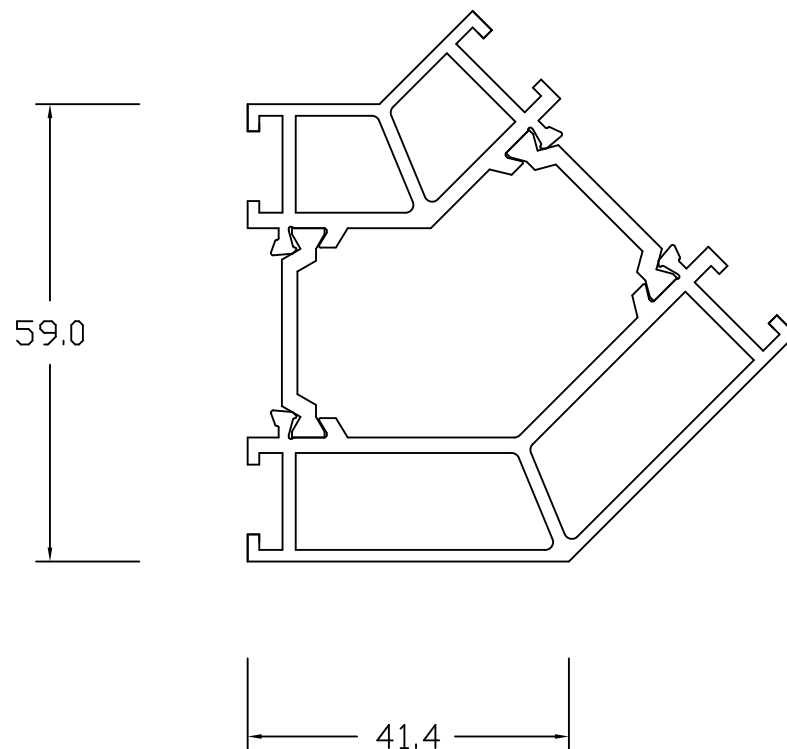

# 135 degrees corner post

ORIGIN FRAMES LTD.  
 Unit 3 Sunters End  
 Hillbotom Road  
 Sands Industrial Estate  
 High Wycombe  
 Buckinghamshire  
 HP12 4HS

[www.origin-global.com](http://www.origin-global.com)

0845 450 6662

SCALE	DATE	DRAWING TITLE.	PART No
1:1 @ A4	March 2012	Origin Easifold 3000 doors	
CHECKED	MATERIAL		
DRAWN	FINISH	135 corner post detail	REV
JM			A
			DRAWING No
			PR-009