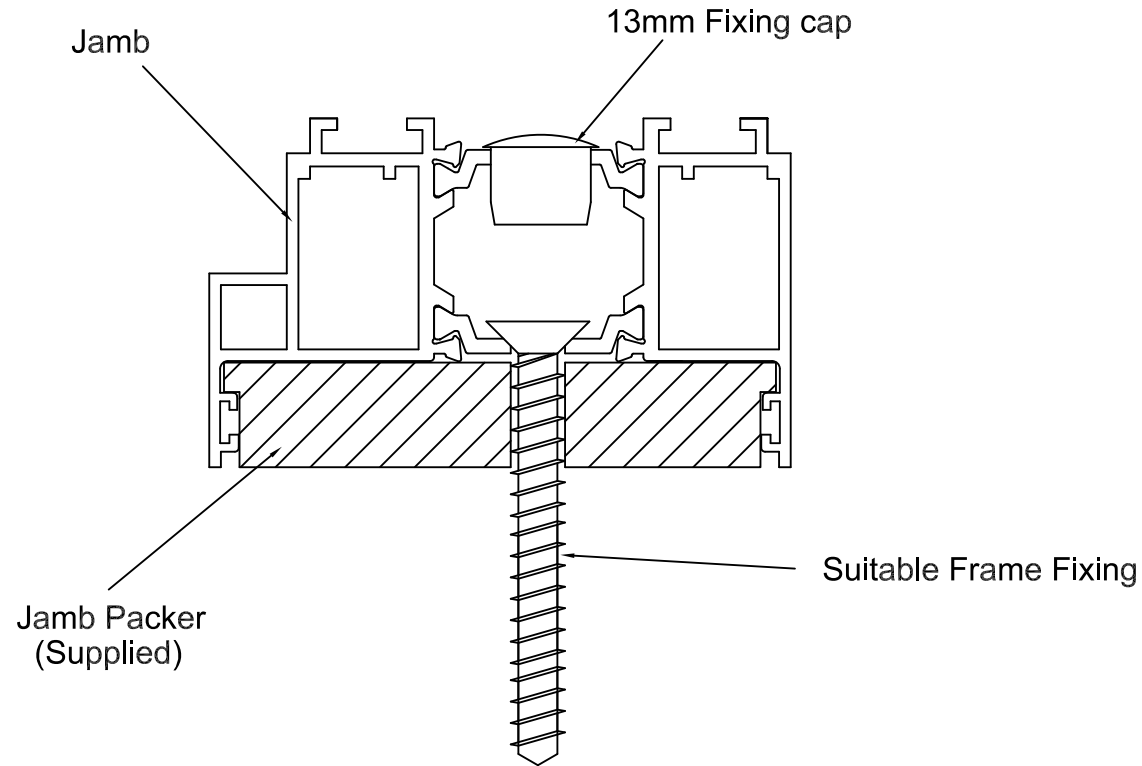

# JAMB FIXING DETAIL

ORIGIN FRAMES LTD.  
 Unit 3 Sunters End  
 Hillbottom Road  
 Sands Industrial Estate  
 High Wycombe  
 Buckinghamshire  
 HP12 4HS

[www.origin-global.com](http://www.origin-global.com)

0845 450 6662

SCALE	DATE	DRAWING TITLE.	PART No	
1:1 @ A4	March 2012	Origin		
CHECKED	MATERIAL	Easifold 3000 doors		
DRAWN	FINISH	Jamb Fixing Detail	REV	DRAWING No
JM			A	PR-007