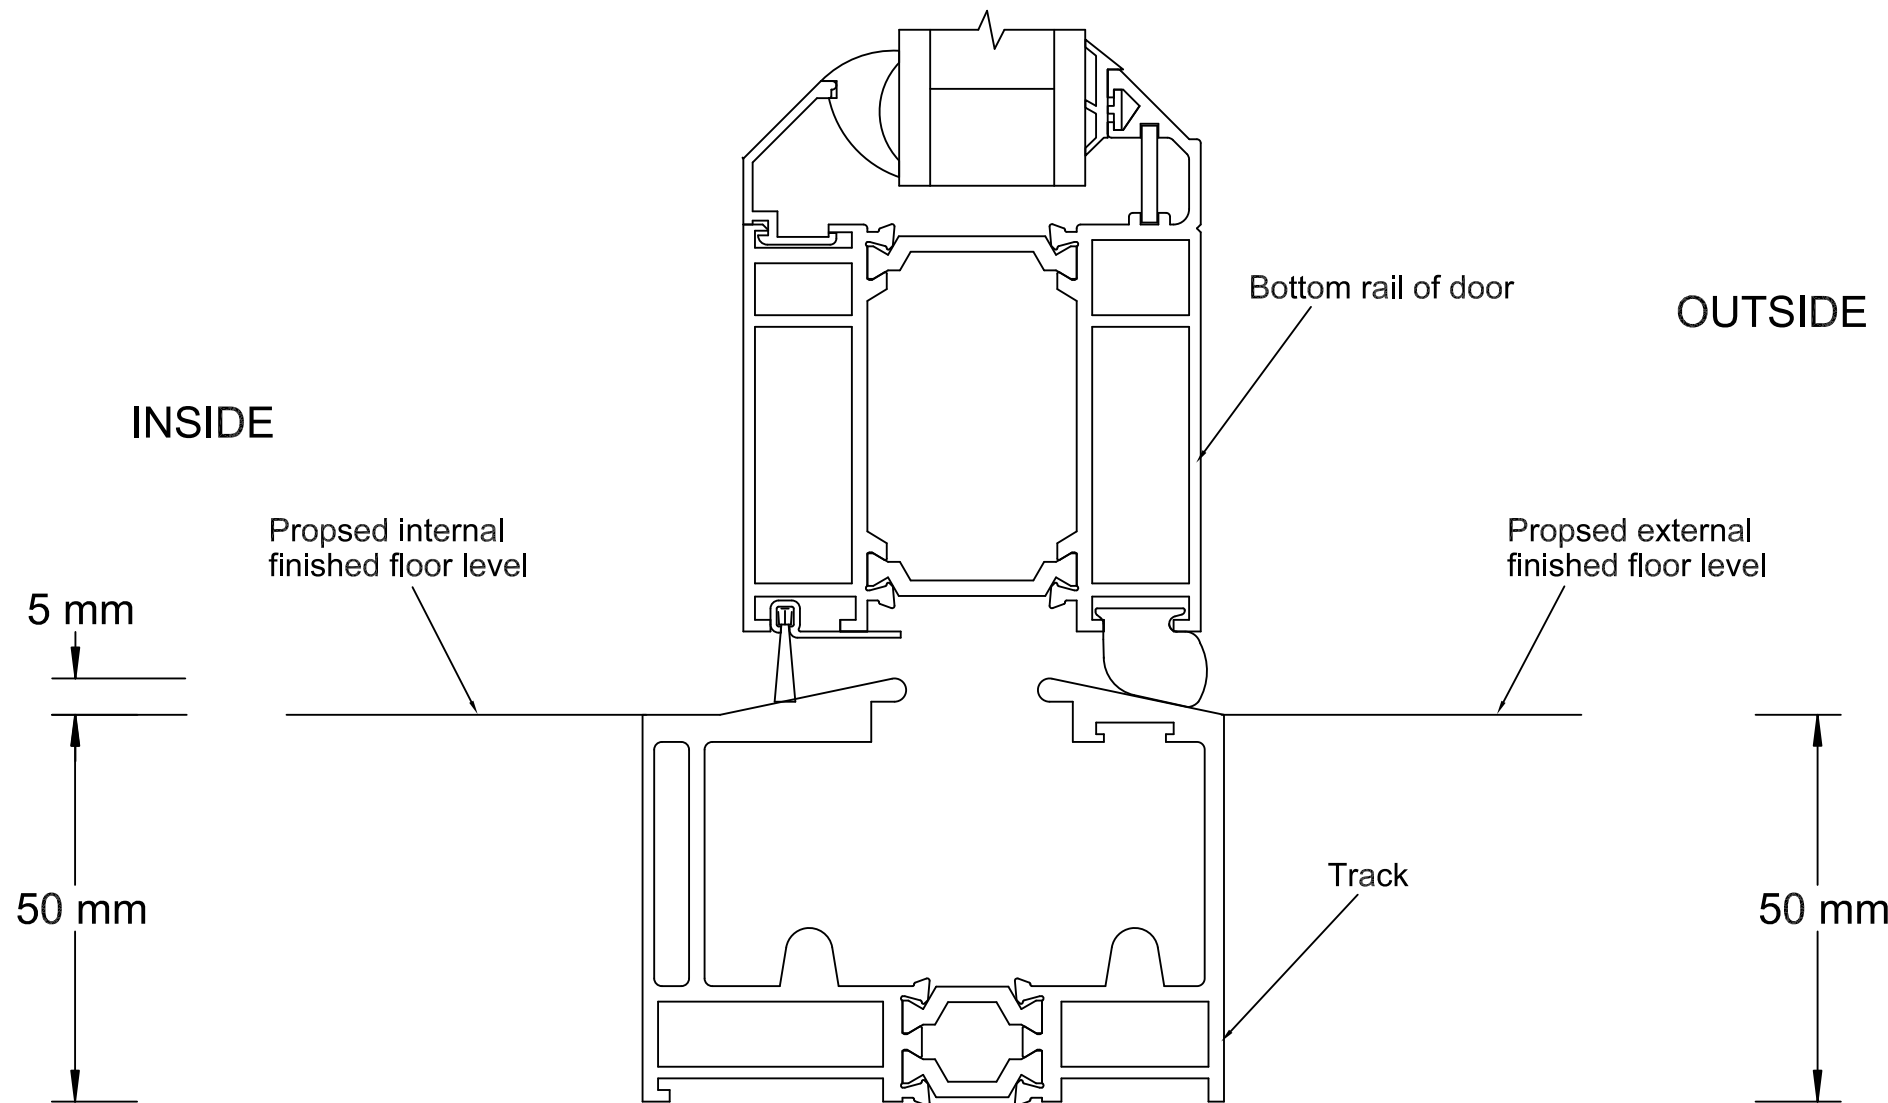

Low Threshold detail

ORIGIN FRAMES LTD.
 Unit 3 Sunters End
 Hillbottom Road
 Sands Industrial Estate
 High Wycombe
 Buckinghamshire
 HP12 4HS

www.origin-global.com

0845 450 6662

SCALE	DATE	DRAWING TITLE.	PART No	
1:1 @ A4	March 2012	Origin Easifold 3000 doors		
CHECKED	MATERIAL	Low Threshold detail	REV	DRAWING No
DRAWN	FINISH		A	PR-005
JM				