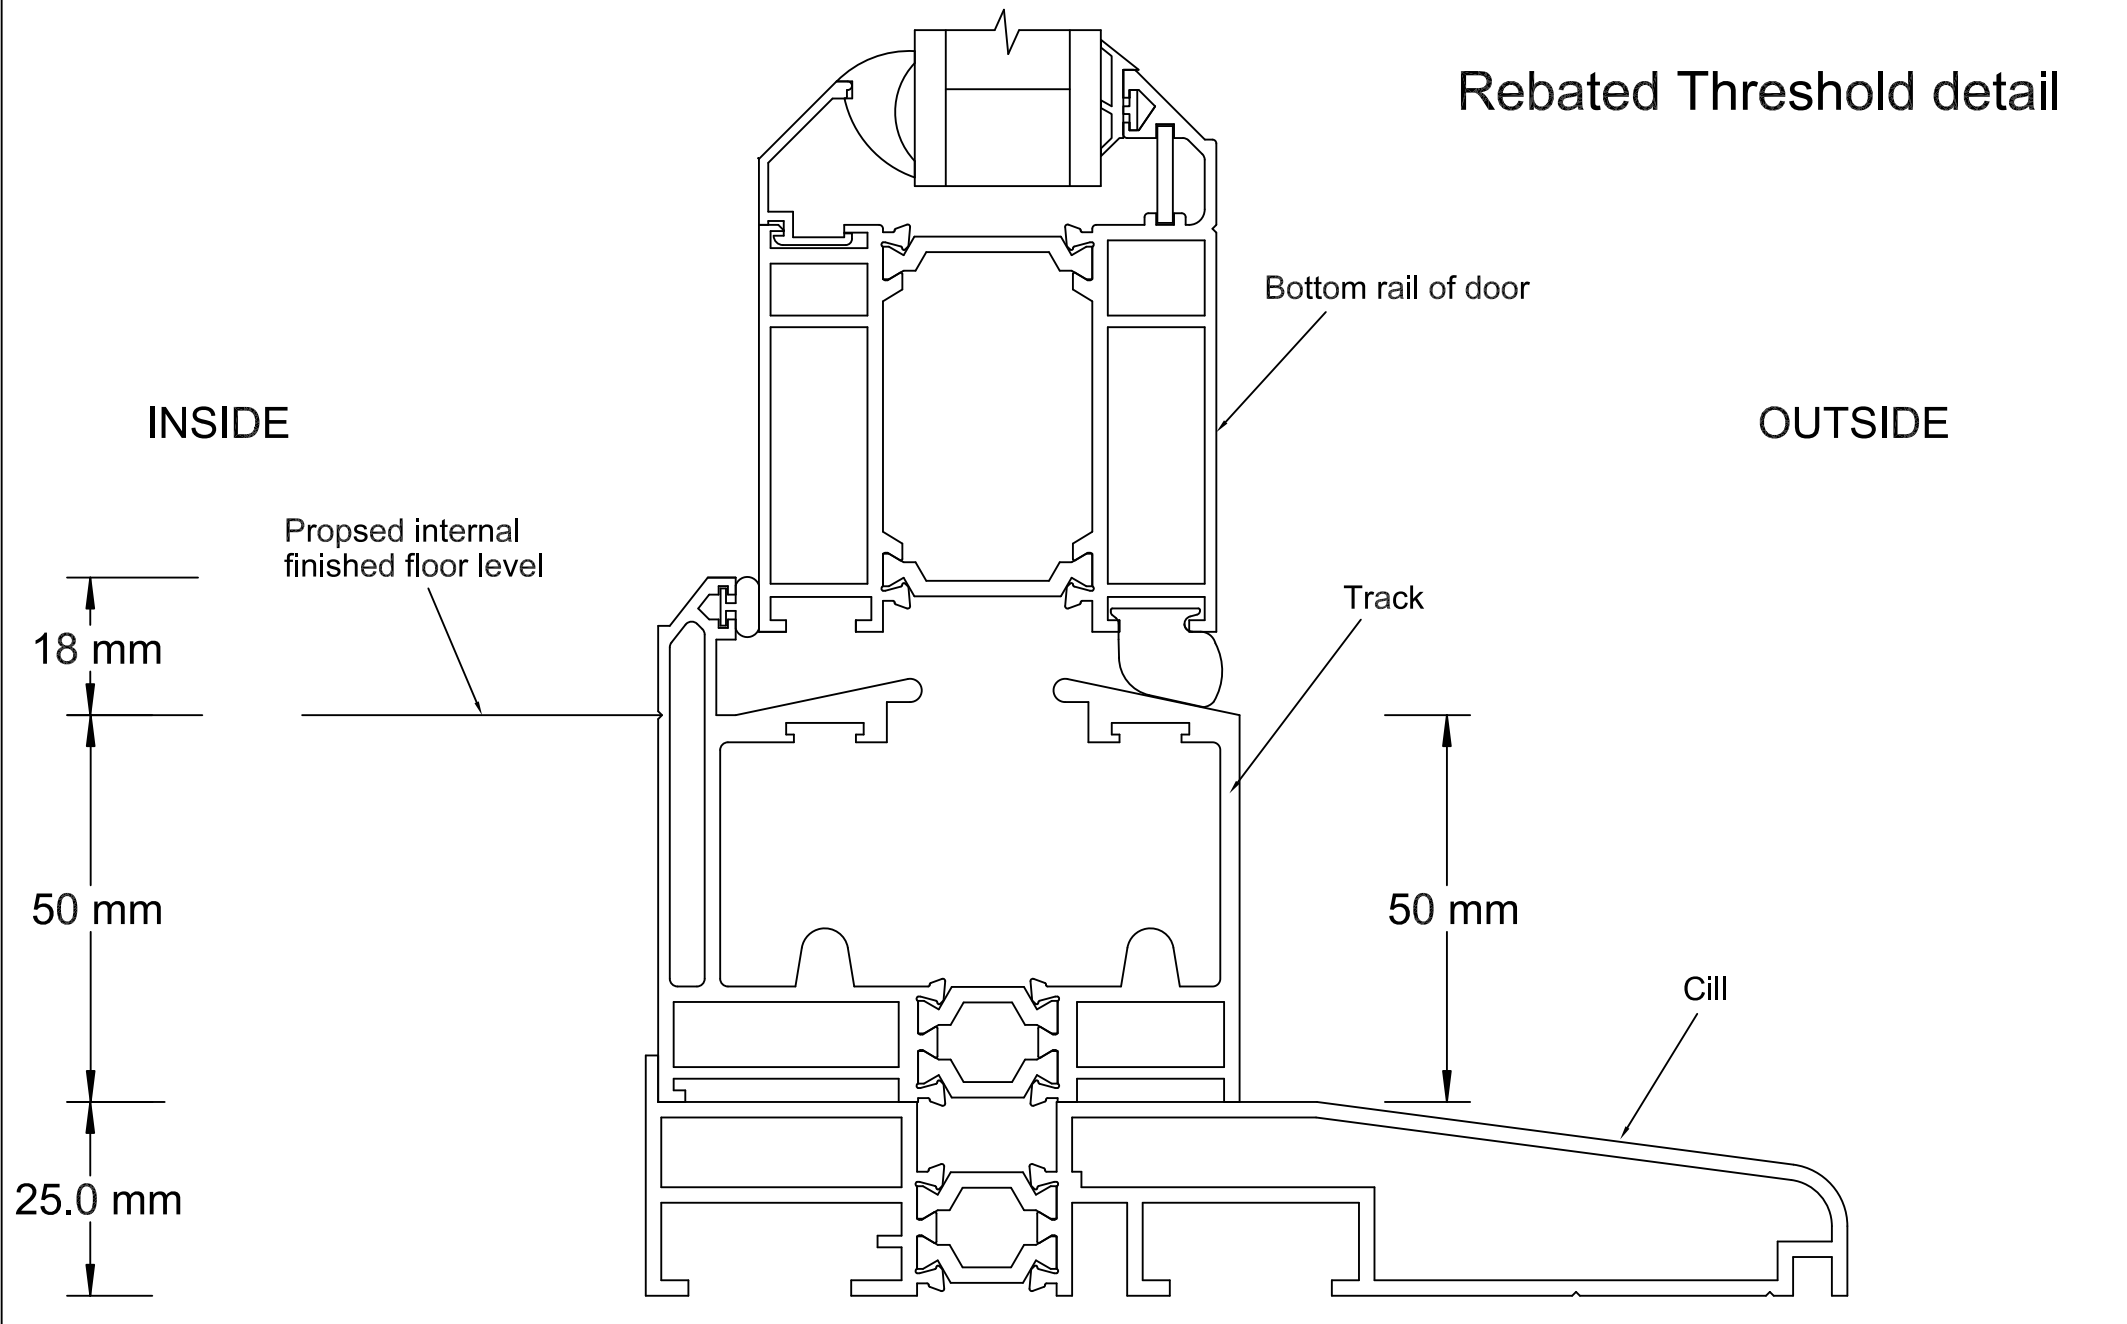

Rebated Threshold detail

ORIGIN FRAMES LTD.
Unit 3 Suters End
Hillbottom Road
Sands Industrial Estate
High Wycombe
Buckinghamshire
HP12 4HS

www.origin-global.com

0845 450 6662

SCALE	DATE	DRAWING TITLE.	PART No	
1:1 @ A4	March 2012	Origin Easifold 3000 doors		
CHECKED	MATERIAL		REV	DRAWING No
DRAWN	FINISH	Rebated Threshold detail	A	PR-004
JM