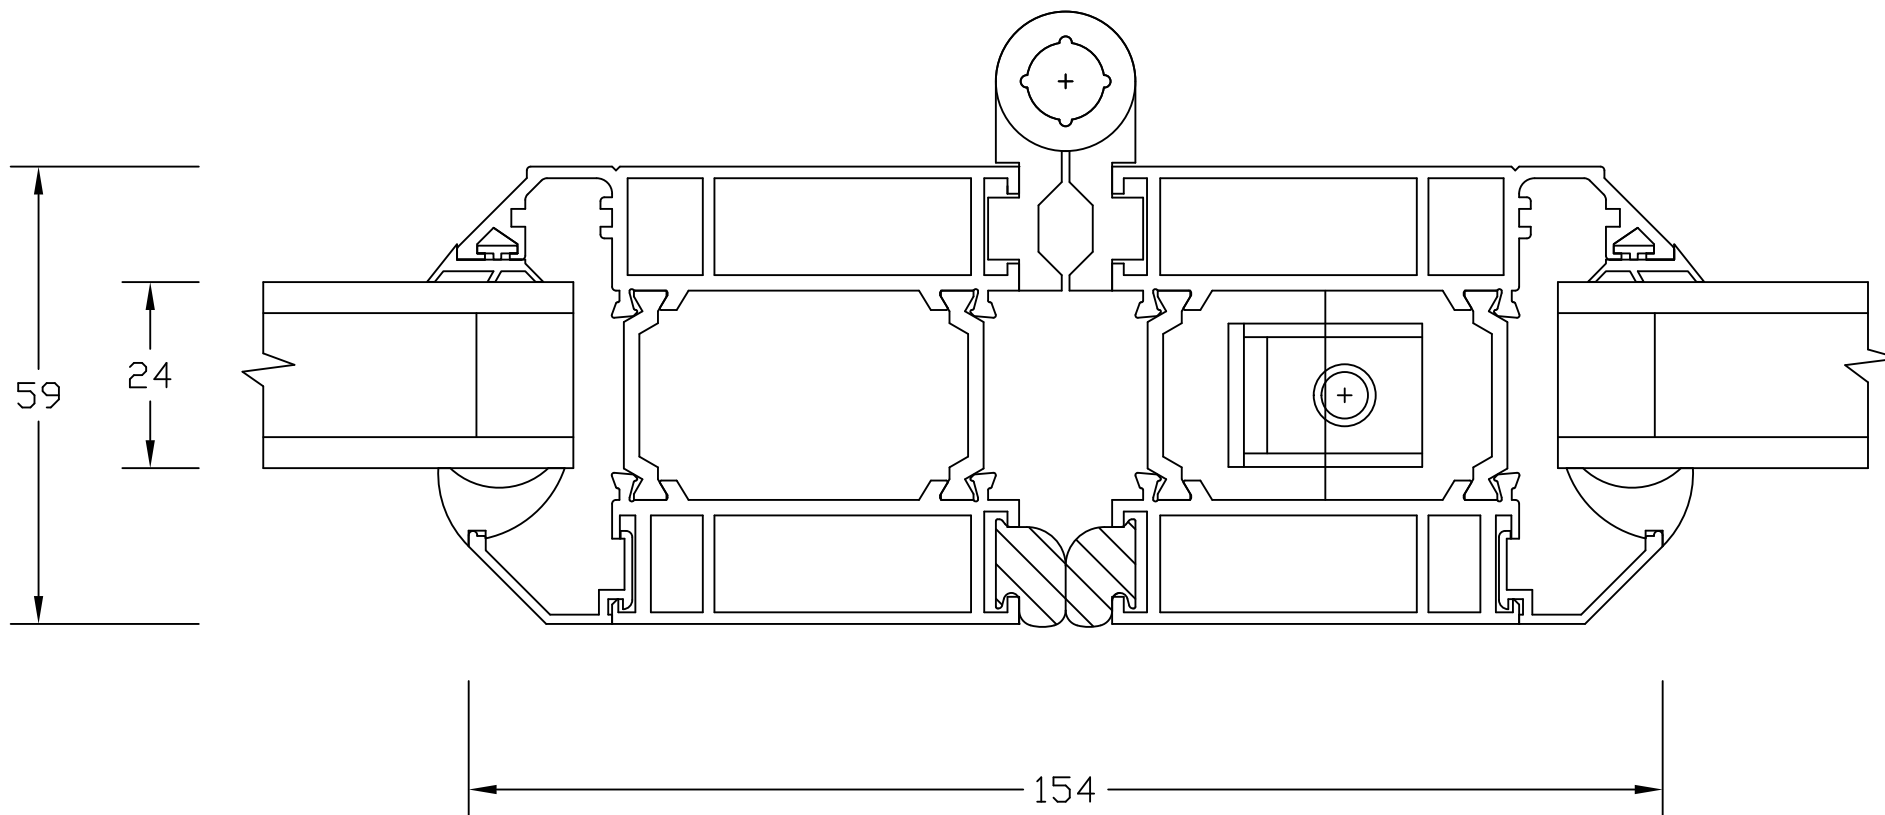

# Inward opening Stiles.

ORIGIN FRAMES LTD.  
 Unit 3 Sunters End  
 Hillbottom Road  
 Sands Industrial Estate  
 High Wycombe  
 Buckinghamshire  
 HP12 4HS

[www.origin-global.com](http://www.origin-global.com)

0845 450 6662

SCALE	DATE	DRAWING TITLE.	PART No	
1:1 @ A4	March 2012	Origin Easifold 3000 doors		
CHECKED	MATERIAL			
DRAWN	FINISH	HingeStile Details	REV	DRAWING No
JM			A	PR-002