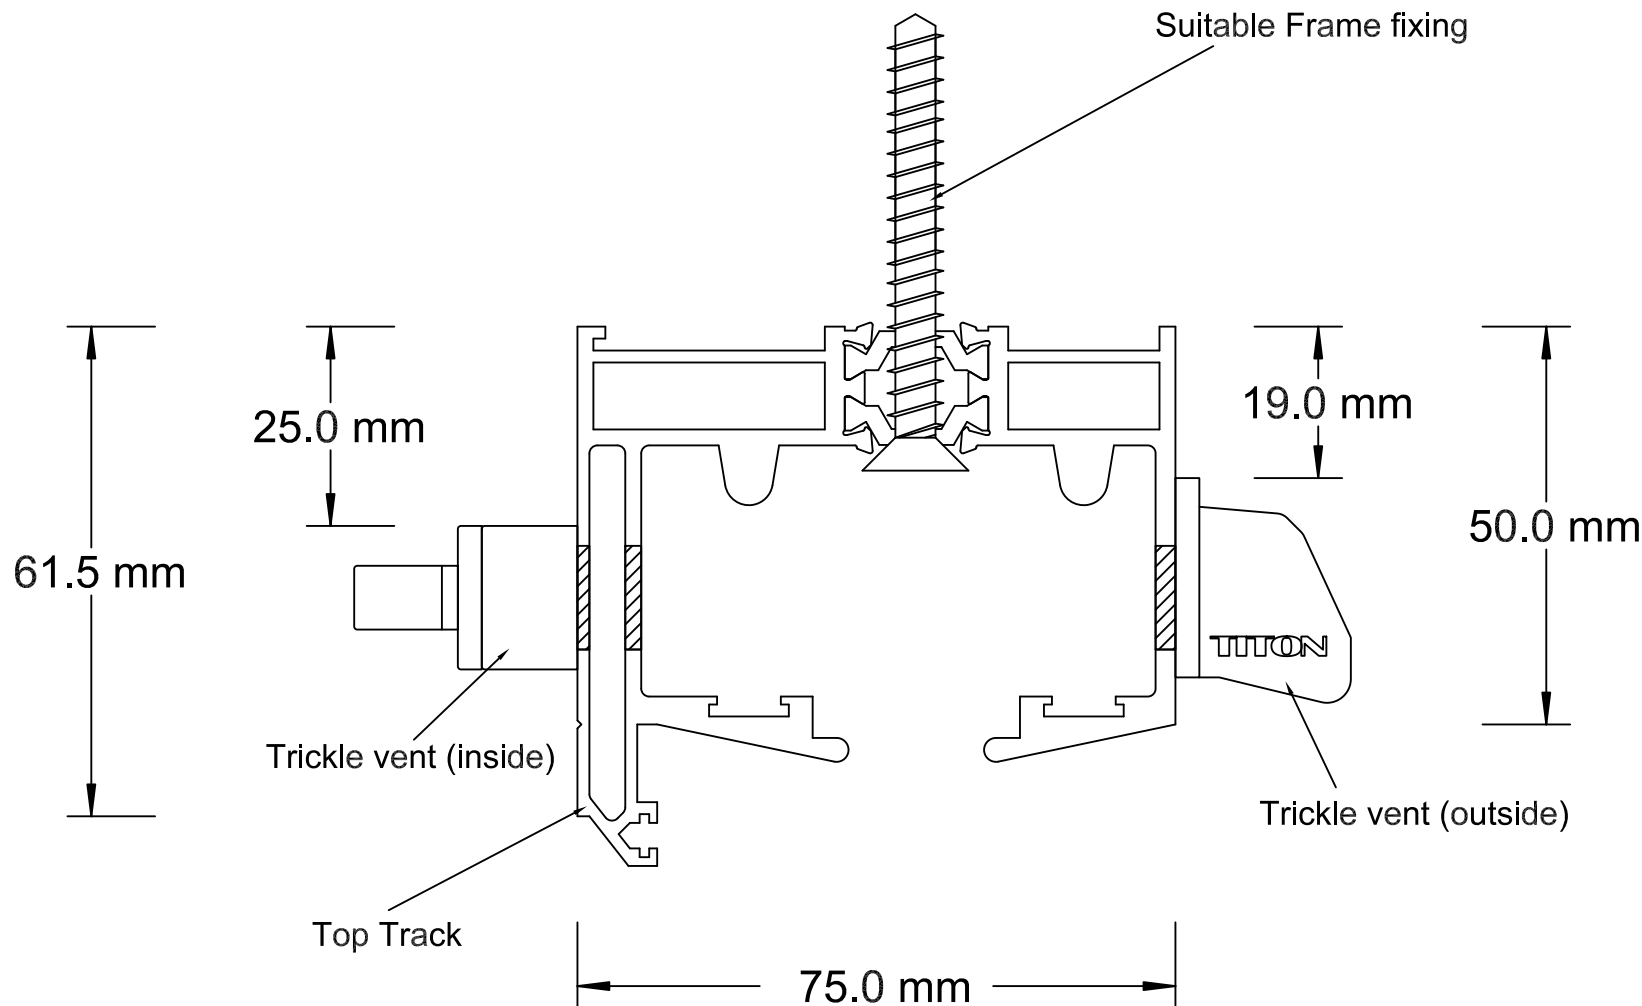

TRICKLE VENT DETAIL - open out doors

Schematic Drawing
Dimensions are for guidance only

ORIGIN FRAMES LTD.
 Unit 3 Sunters End
 Hillbottom Road
 Sands Industrial Estate
 High Wycombe
 Buckinghamshire
 HP12 4HS

www.origin-global.com

0845 450 6662

SCALE	DATE
1:1 @ A4	March 2012
CHECKED	MATERIAL
DRAWN	FINISH
JM	

DRAWING TITLE
Origin Easifold 3000 doors Trickle Vent Detail

PART No	
REV	DRAWING No
A	PR-011