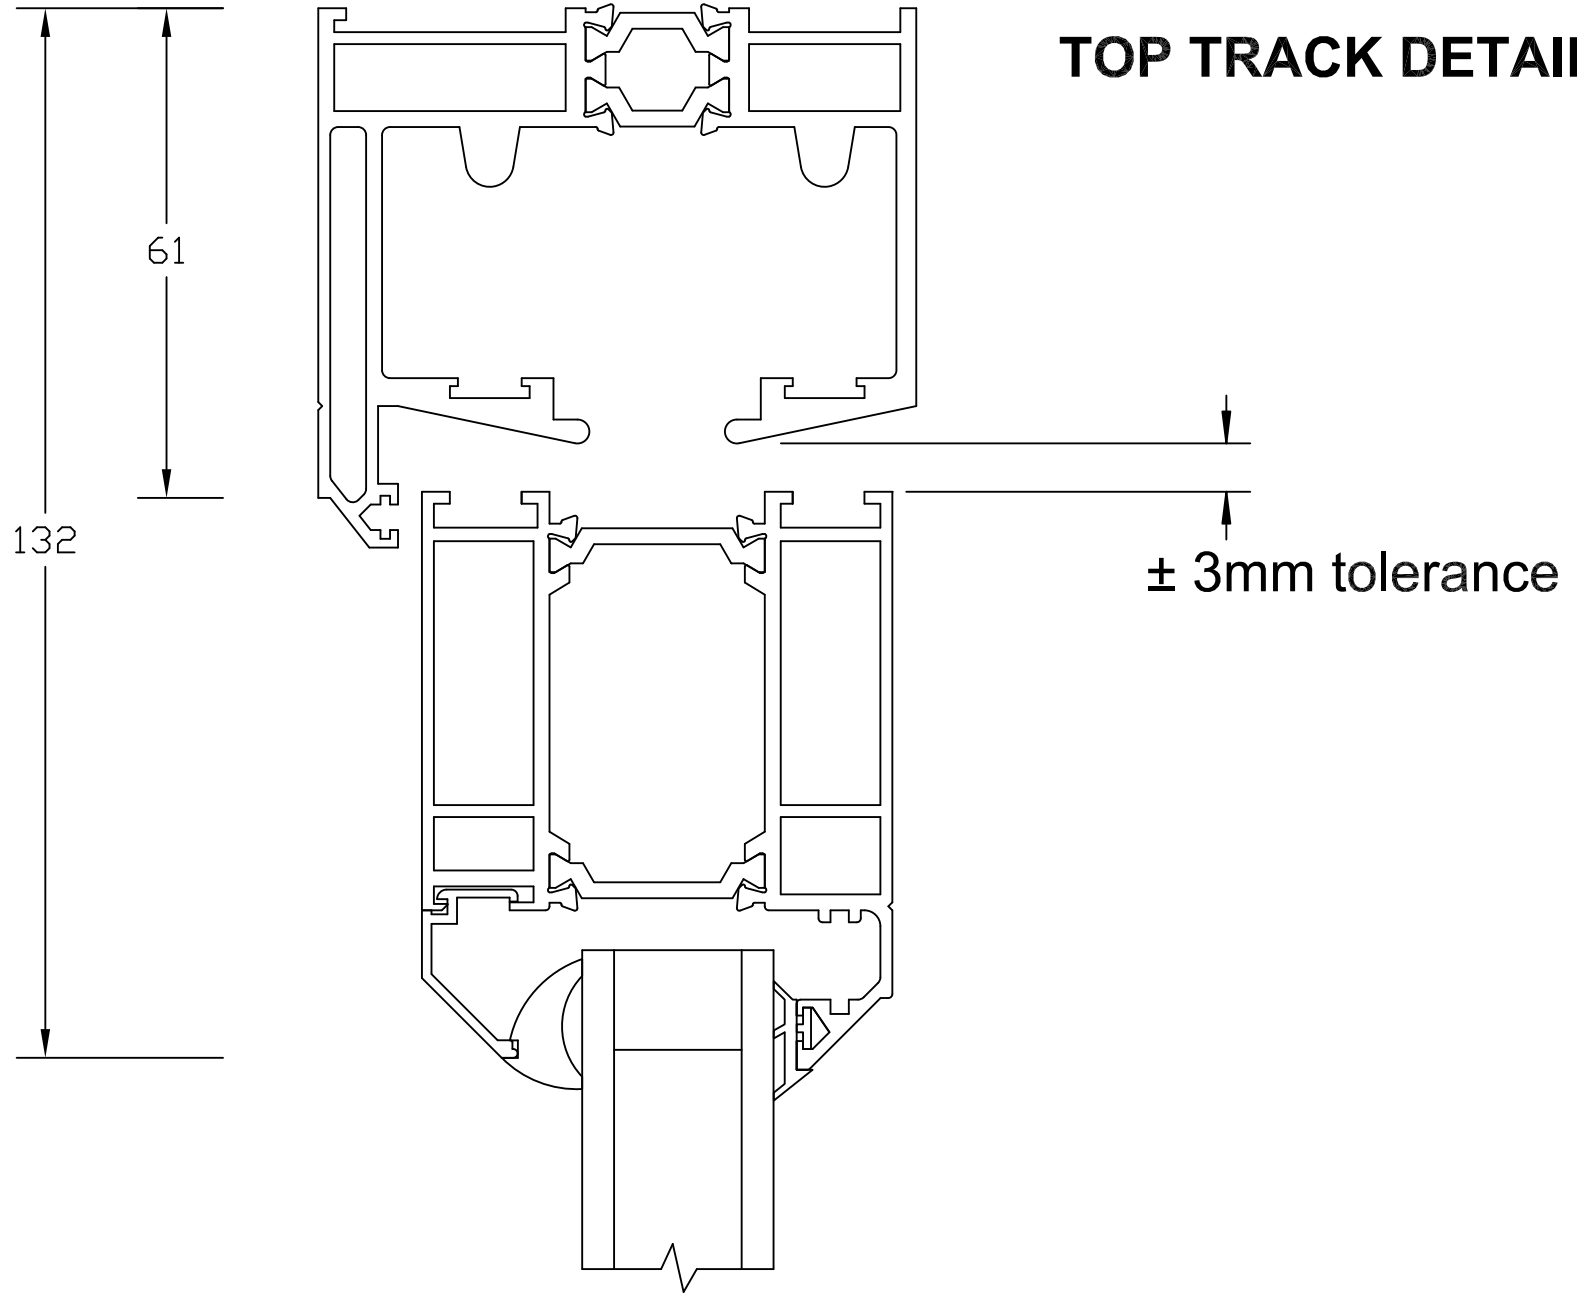

TOP TRACK DETAIL

ORIGIN FRAMES LTD.
 Unit 3 Sunters End
 Hillbottom Road
 Sands Industrial Estate
 High Wycombe
 Buckinghamshire
 HP12 4HS

www.origin-global.com

0845 450 6662

SCALE	DATE
1:1 @ A4	March 2012
CHECKED	MATERIAL
DRAWN	FINISH
JM	

DRAWING TITLE
Origin Easifold 3000 doors
Top Track Detail

PART No	
REV	DRAWING No
A	PR-010