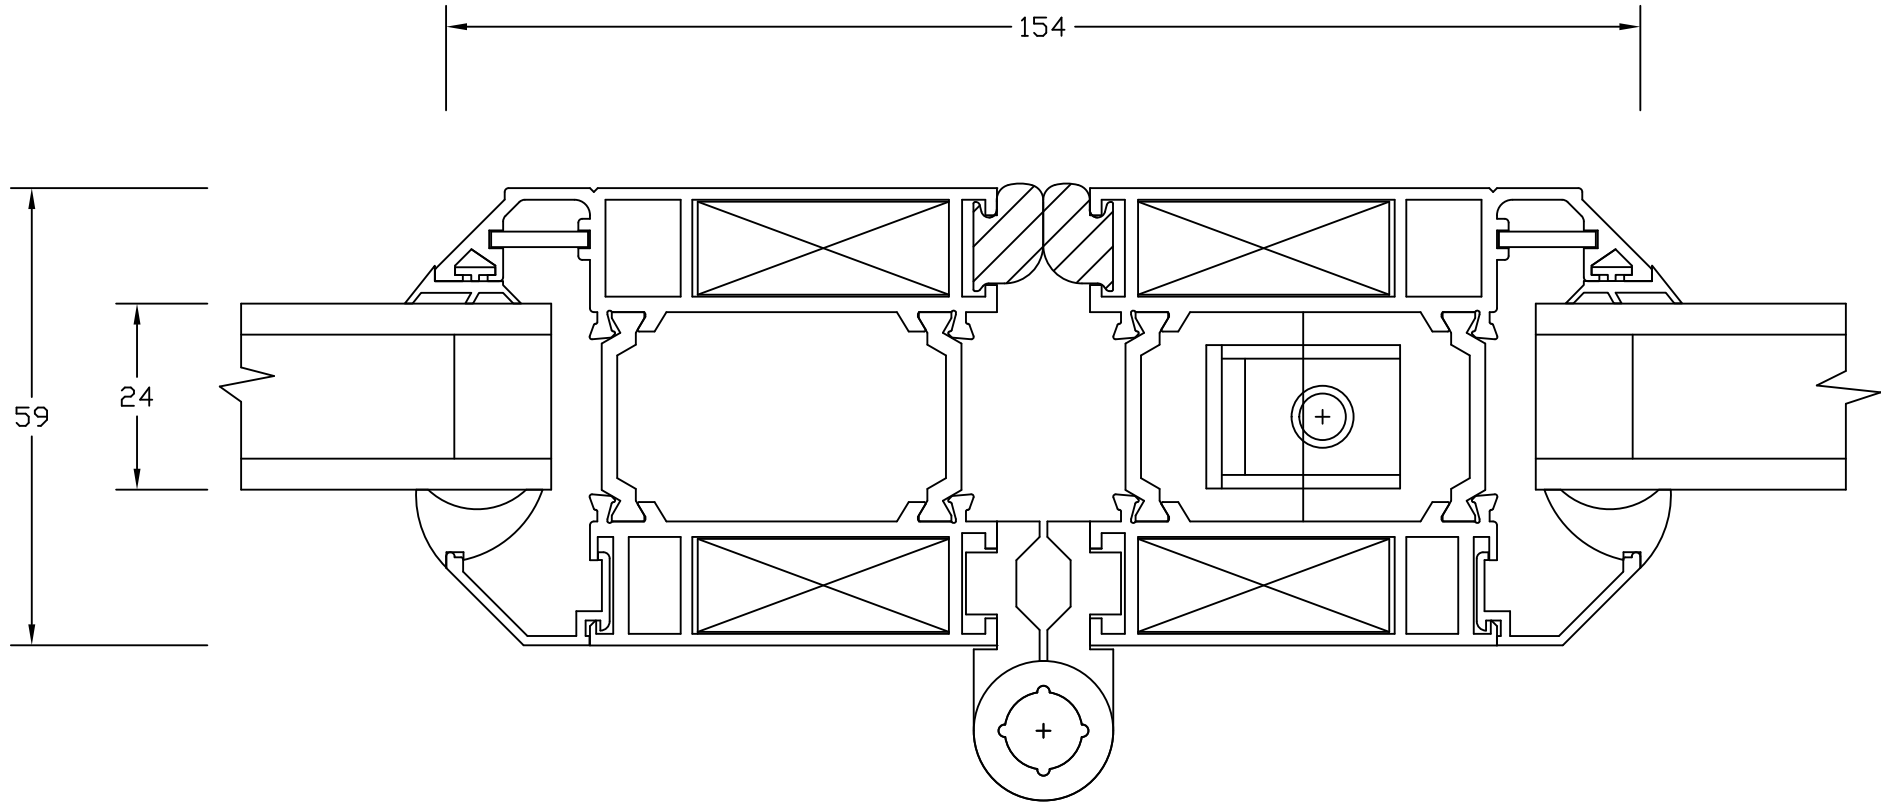

Outward opening Stiles

ORIGIN FRAMES LTD.
 Unit 3 Sunters End
 Hillbotom Road
 Sands Industrial Estate
 High Wycombe
 Buckinghamshire
 HP12 4HS

www.origin-global.com

0845 450 6662

SCALE	DATE	DRAWING TITLE.	PART No	
1:1 @ A4	March 2012	Origin Easifold 3000 doors		
CHECKED	MATERIAL	HingeStile Details	REV	DRAWING No
DRAWN	FINISH		A	PR-001
JM				